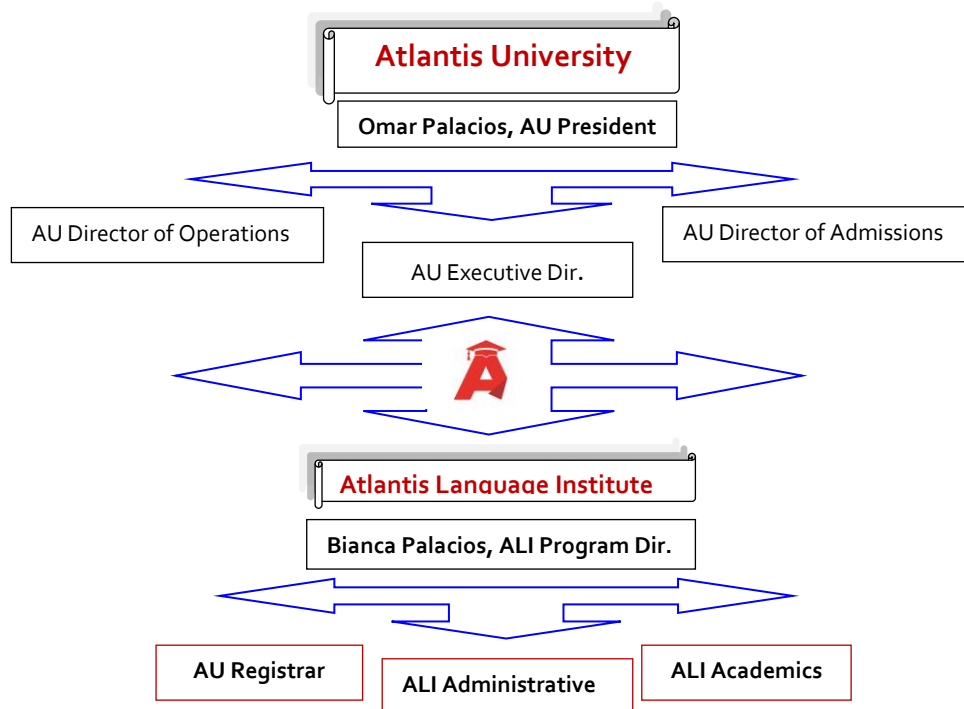

ALI Organizational Chart

References:

ALI Administrative:

- Olena Mayorga, DSO
- AU Admissions designated team
- Carolina Blackman, Instructional designers
- Idalia Lacayo, Student Support

ALI Academics:

- Max Dennis Beltrons, Interim Program Coordinator
- ALI Faculty